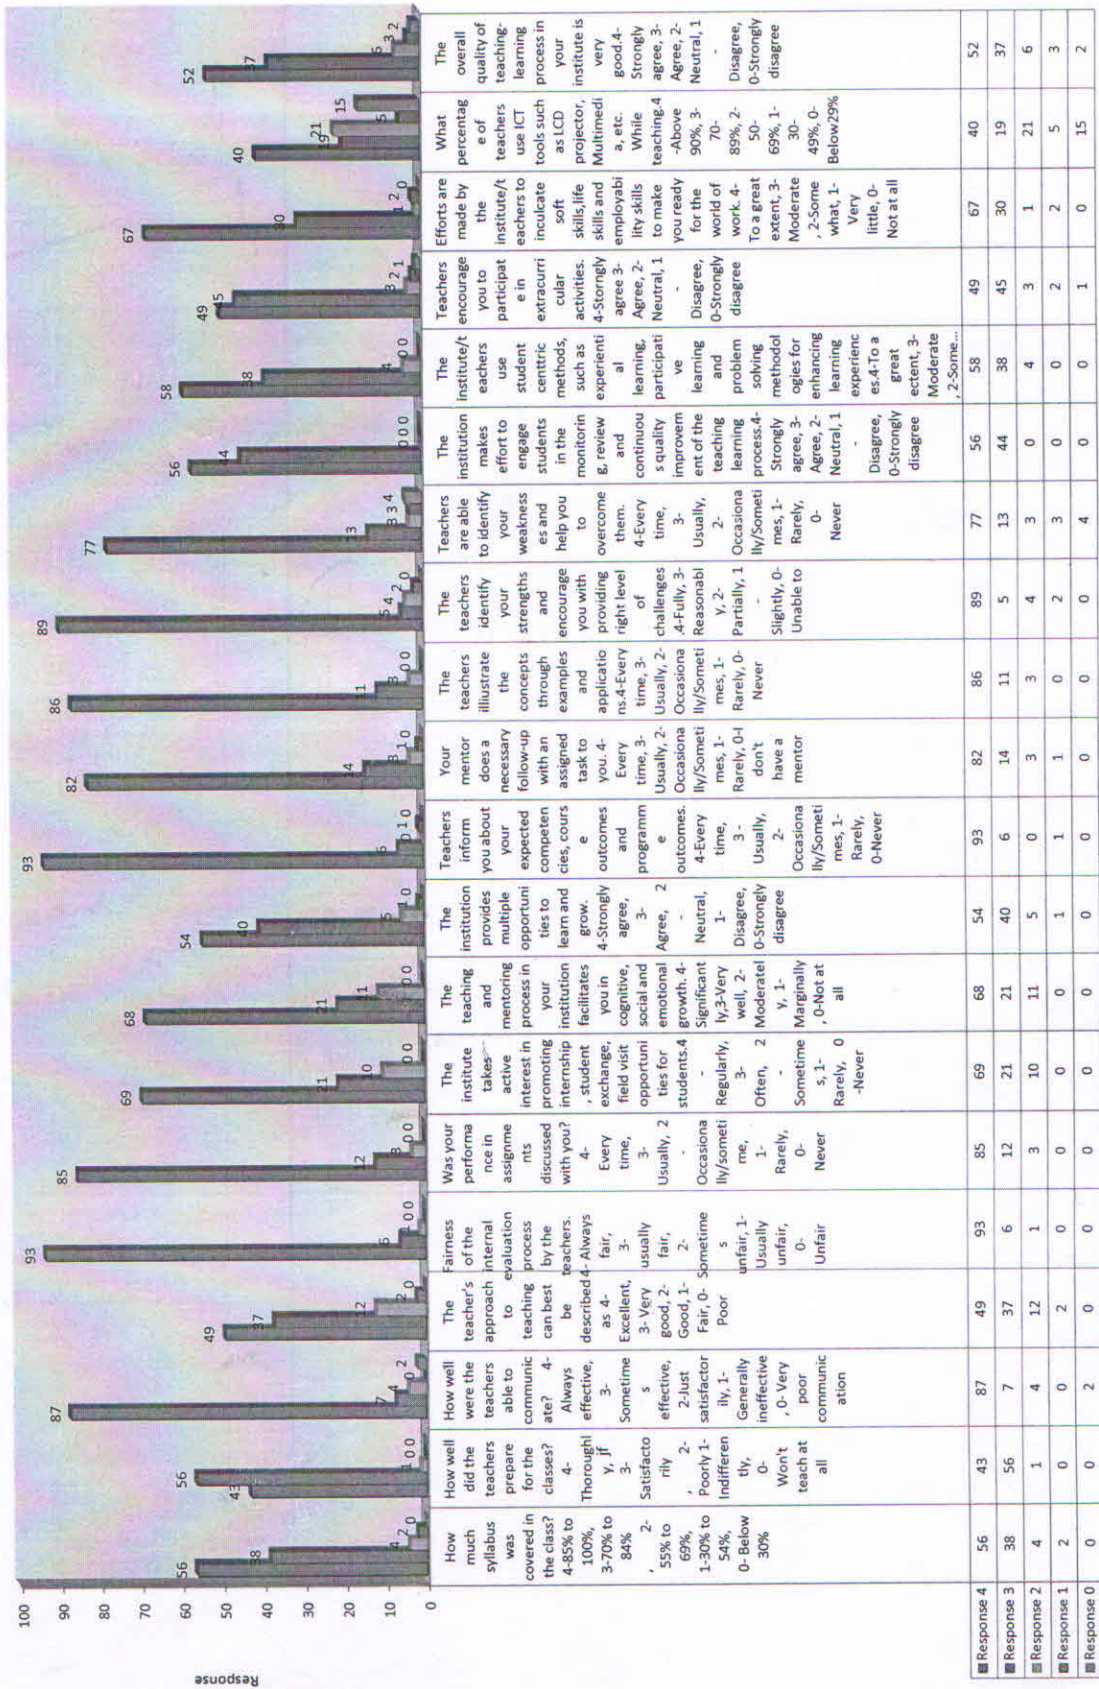

Student Satisfaction Survey On Teaching Learning Process 2019-2020

Feedback Question

(Signature)
Principal
 Kasturba Gram Rural Institute
 (Autonomous Institute)
 (M. P.)